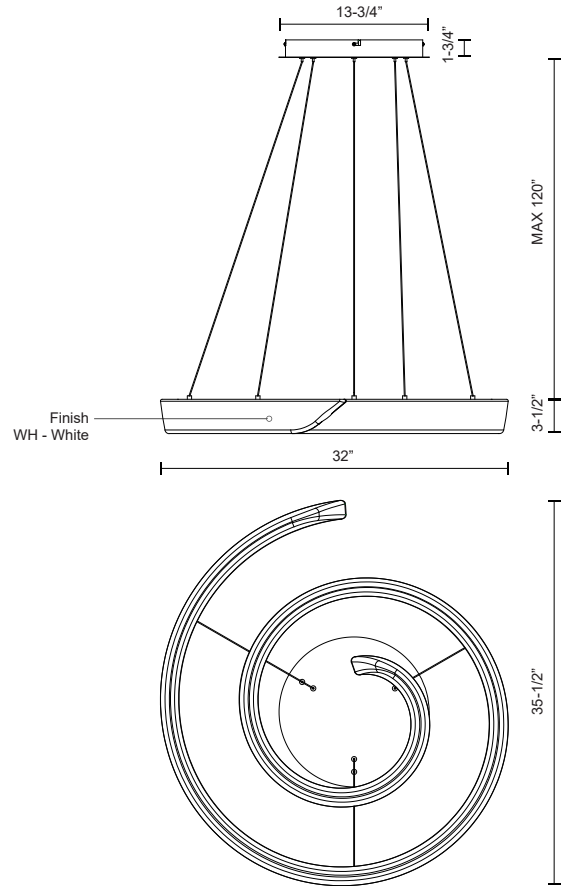

FLEUR
CH96636
CHANDELIERS

PROJECT

DESCRIPTION

A floating spiral of diffusive light the FLEUR series is both minimal and adaptive. The asymmetrical flowing design of the LED chandelier allows for a unique adjustment, the fixture may remain planar or expand upward to resemble a helix. Available in 3 distinct sizes.

SPECIFICATION DETAILS

Fixture Dimensions	D35-1/2" x H3-1/2"
Light Source	LED with DC Driver
Wattage	63W
Total Lumens	6300lm
Delivered Lumens	5419lm
Voltage	120V
Color Temperature	3000K
CRI (Ra)	90CRI
Optional Color Temps	2700K - 5000K Available, Minimum Order Quantities Apply
LED Rated Life	50,000 hours
Dimming	100% - 10%, TRIAC or ELV Dimmer (Not Included)
Diffuser Details	White Acrylic Diffuser
Adjustable	Yes
Wire Length	120" Max
Wire Type	Clear Coaxial Wire
Sloped Ceiling Adaptable	Yes
Location	Dry
Canopy Dimensions	D13-3/4" x H1-3/4"
Finish Option(s)	White

* For custom options, consult factory for details.
* For warranty information, please visit www.kuzcolighting.com/warranty

KUZCO

CANADA: 19054 28TH AVENUE - SURREY, BC V3Z 6M3
USA: 3035 E. LONE MOUNTAIN ROAD - LAS VEGAS, NV 89081

WWW.KUZCOLIGHTING.COM

© 2019 KUZCO LIGHTING. ALL RIGHTS RESERVED.

COMMENT